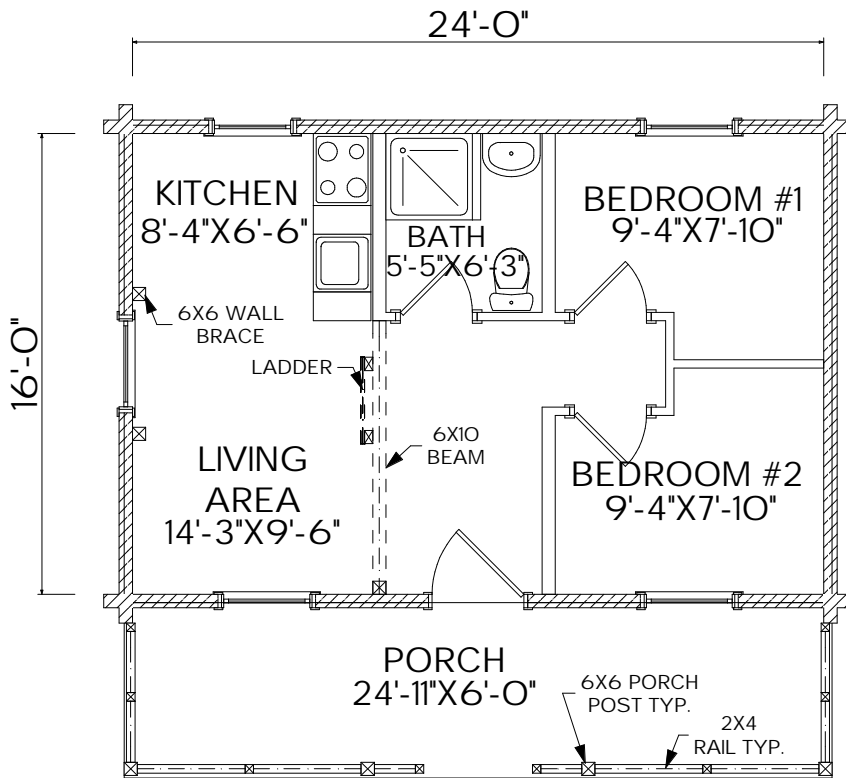

## The Winterhaven

Sq. Ft.: 633  
Size: 24'Wx16'L  
Baths: 1  
Bedrooms: 2

### "Camp n' Cabin Series"

FRONT

LEFT

REAR

RIGHT

FIRST FLOOR

SECOND FLOOR