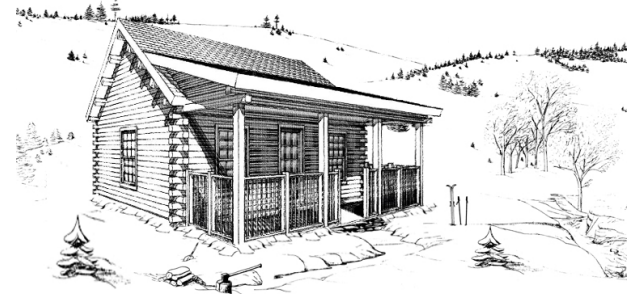

# MOOSEHEAD CEDAR LOG HOMES

## The Winterhaven

Sq. Ft.: 633  
Size: 24'Wx16'L  
Baths: 1  
Bedrooms: 2

### "Camp n' Cabin Series"

FRONT

LEFT

REAR

RIGHT

FIRST FLOOR

SECOND FLOOR