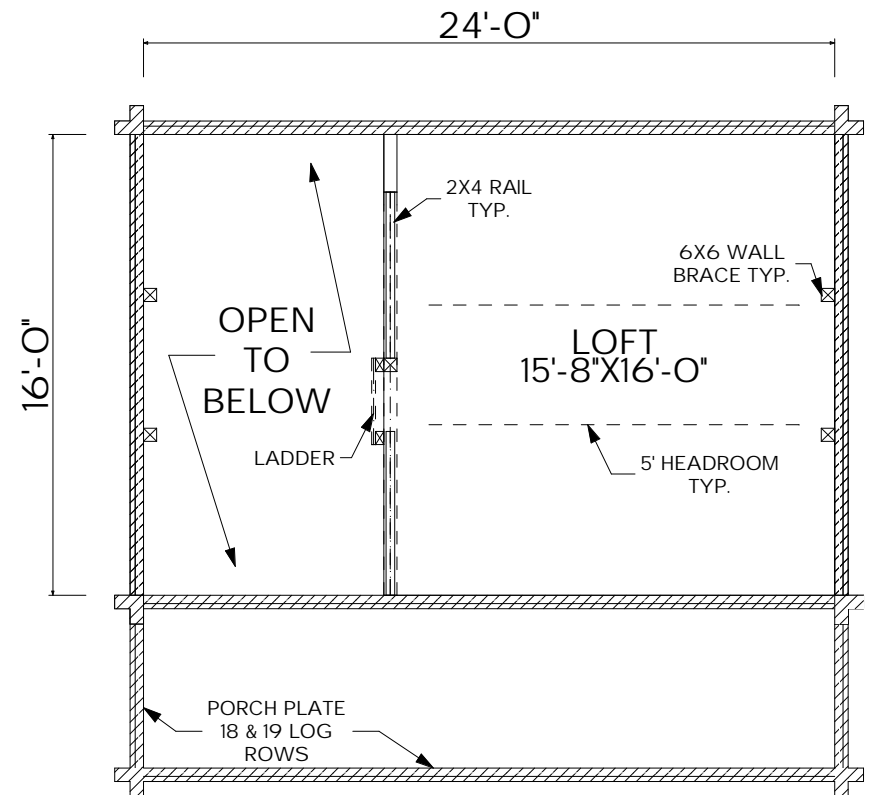

## The Winterhaven

Sq. Ft.: 633  
Size: 24'Wx16'L  
Baths: 1  
Bedrooms: 2

### "Camp n' Cabin Series"

FRONT

LEFT

REAR

RIGHT

FIRST FLOOR

SECOND FLOOR