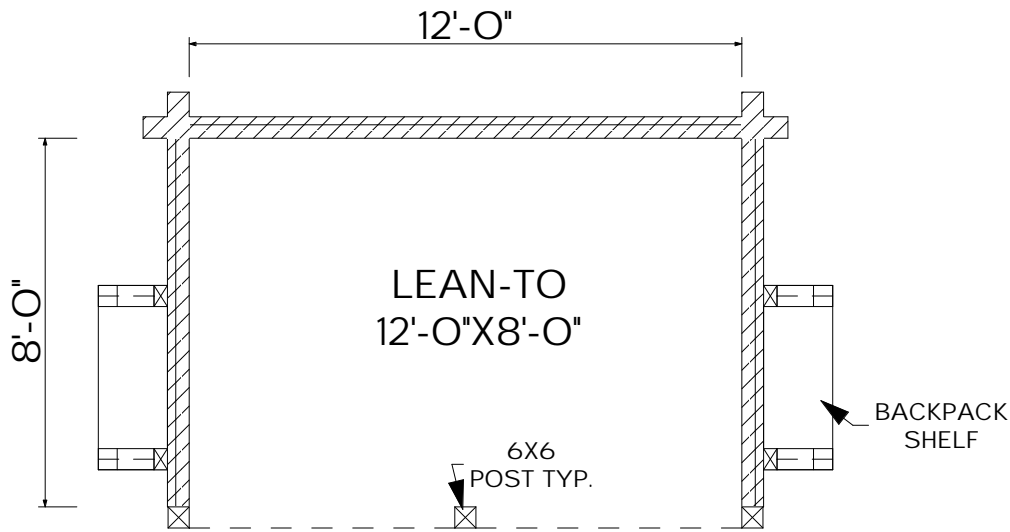

MOOSEHEAD CEDAR LOG HOMES

The Trails End

Sq. Ft.: 108
Size: 12'Wx8'L

"Adventure Series"

FRONT

LEFT

REAR

RIGHT

FIRST FLOOR

SECOND FLOOR