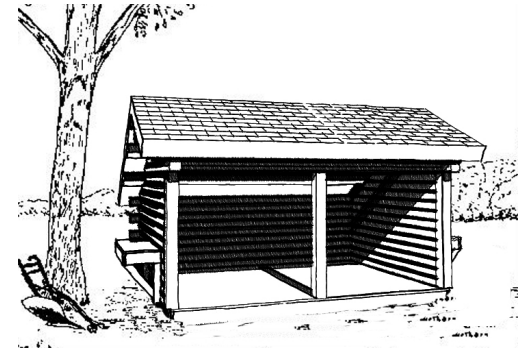

MOOSEHEAD CEDAR LOG HOMES

The Trails End

Sq. Ft.: 108
Size: 12'Wx8'L

"Adventure Series"

FRONT

LEFT

REAR

RIGHT

FIRST FLOOR

SECOND FLOOR