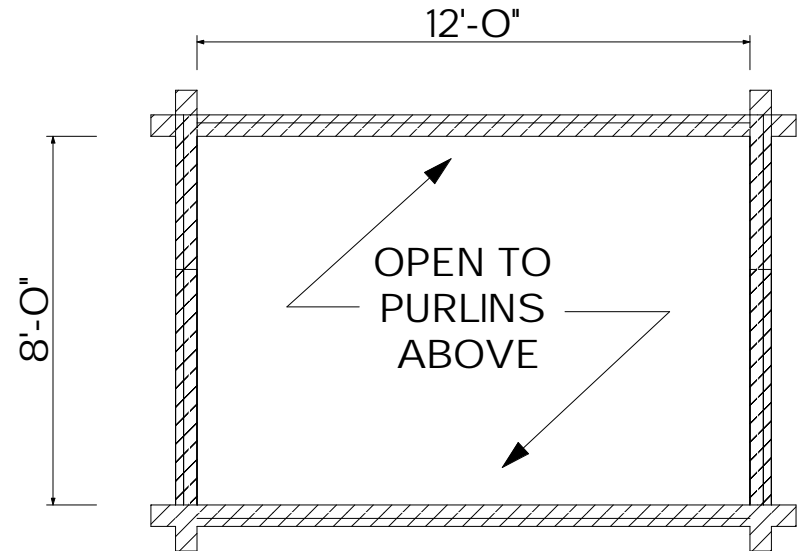

MOOSEHEAD CEDAR LOG HOMES

The Trails End

Sq. Ft.: 108
Size: 12'Wx8'L

"Adventure Series"

FRONT

LEFT

REAR

RIGHT

FIRST FLOOR

SECOND FLOOR