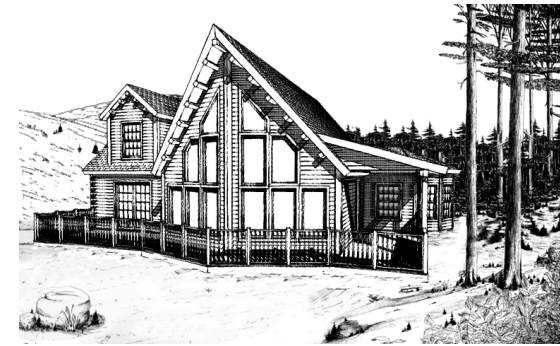

# MOOSEHEAD CEDAR LOG HOMES

## The Tahoe

Sq. Ft.: 2,064  
Size: 48'Wx36'L  
Baths: 2  
Bedrooms: 3

FRONT

LEFT

REAR

RIGHT