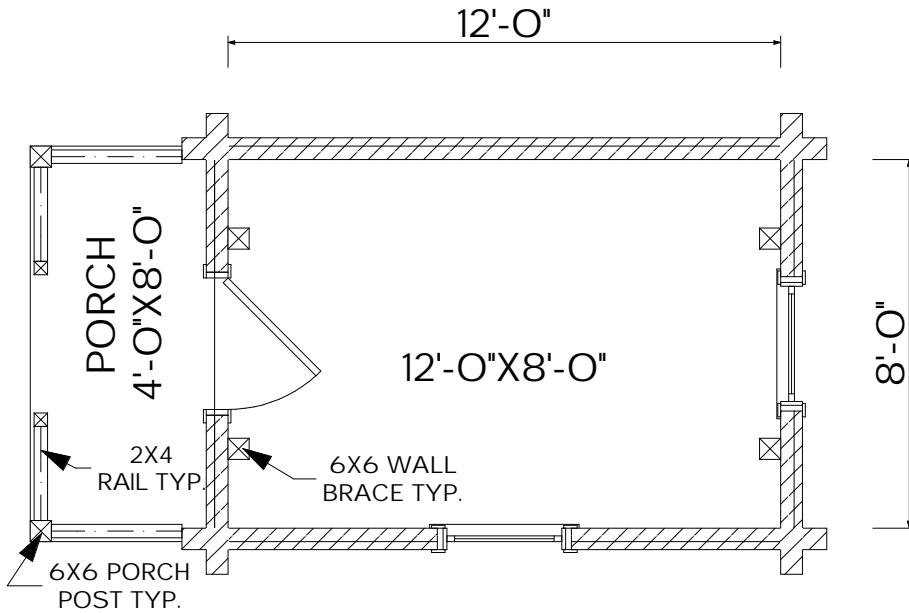

MOOSEHEAD CEDAR LOG HOMES

The Streamside

Sq. Ft.: 108
Size: 12'Wx8'L

"Adventure Series"

FRONT

LEFT

REAR

RIGHT

FIRST FLOOR

SECOND FLOOR