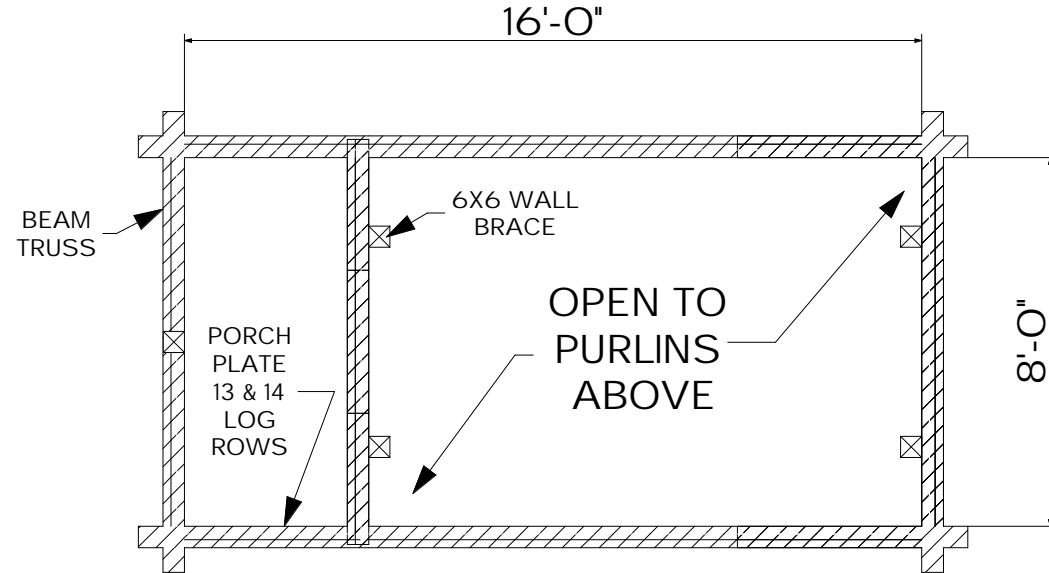

MOOSEHEAD CEDAR LOG HOMES

The Streamside

Sq. Ft.: 108
Size: 12'Wx8'L

"Adventure Series"

FRONT

LEFT

REAR

RIGHT

FIRST FLOOR

SECOND FLOOR