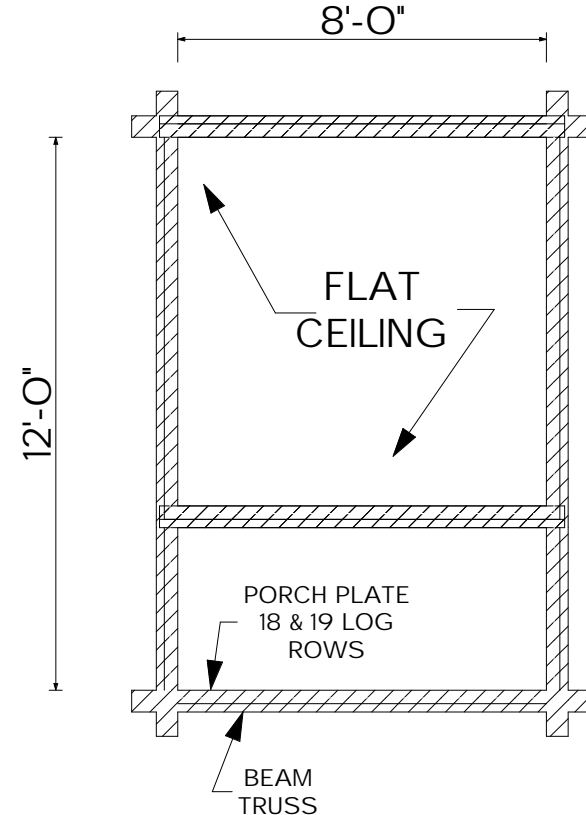

MOOSEHEAD CEDAR LOG HOMES

The Sauna

Sq. Ft.: 73
Size: 8'Wx8'L

"Adventure Series"

FRONT

LEFT

REAR

RIGHT

FIRST FLOOR

SECOND FLOOR