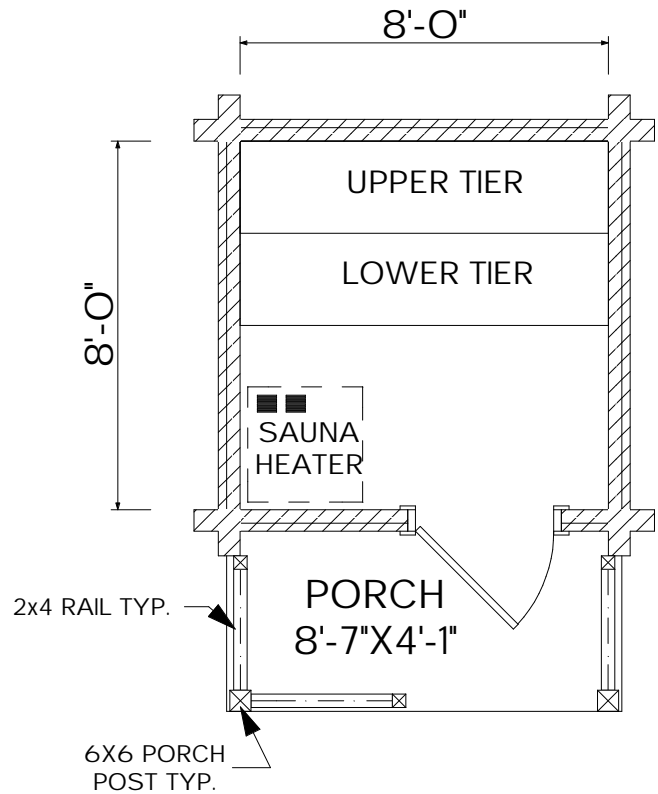

MOOSEHEAD CEDAR LOG HOMES

The Sauna

Sq. Ft.: 73
Size: 8'Wx8'L

"Adventure Series"

FRONT

LEFT

REAR

RIGHT

FIRST FLOOR

SECOND FLOOR