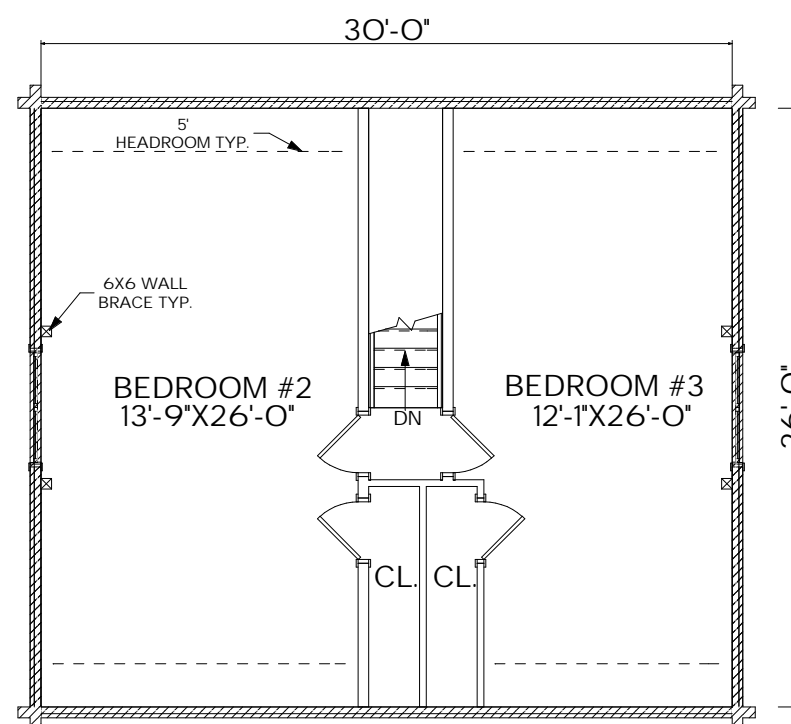

## The Rockwood

Sq. Ft.: 1,551  
Size: 30'Wx26'L  
Baths: 1  
Bedrooms: 3

FRONT

LEFT

REAR

RIGHT

FIRST FLOOR

SECOND FLOOR