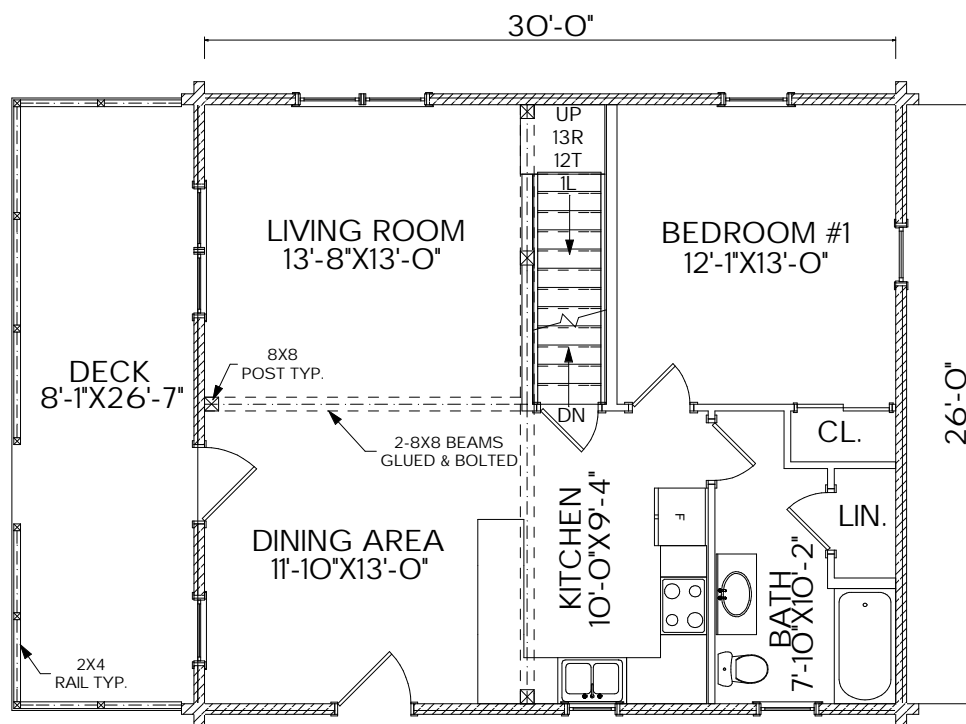

## The Rockwood

Sq. Ft.: 1,551  
Size: 30'Wx26'L  
Baths: 1  
Bedrooms: 3

FRONT

LEFT

REAR

RIGHT

FIRST FLOOR

SECOND FLOOR