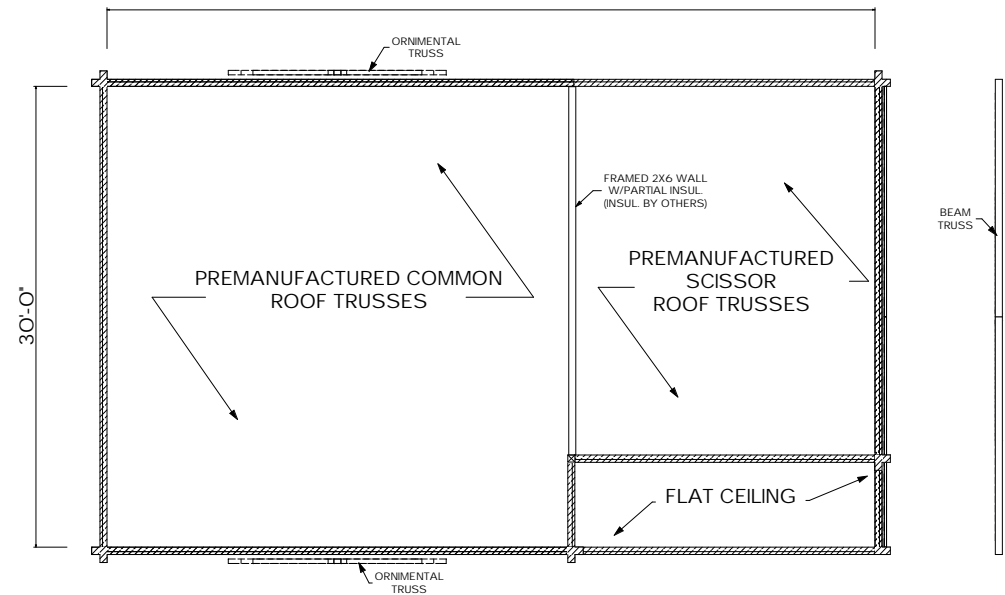

## The Richmond

Sq. Ft.: 1,427  
Size: 50'Wx30'L  
Baths: 1  
Bedrooms: 3

FRONT

LEFT

REAR

RIGHT

FIRST FLOOR

SECOND FLOOR