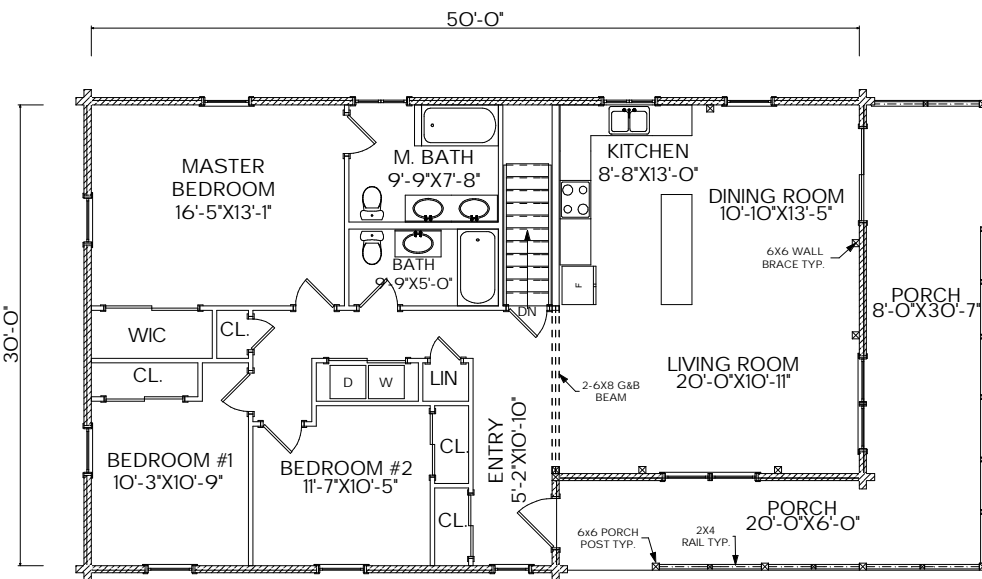

## The Richmond

Sq. Ft.: 1,427  
Size: 50'Wx30'L  
Baths: 1  
Bedrooms: 3

FRONT

LEFT

REAR

RIGHT

FIRST FLOOR

SECOND FLOOR