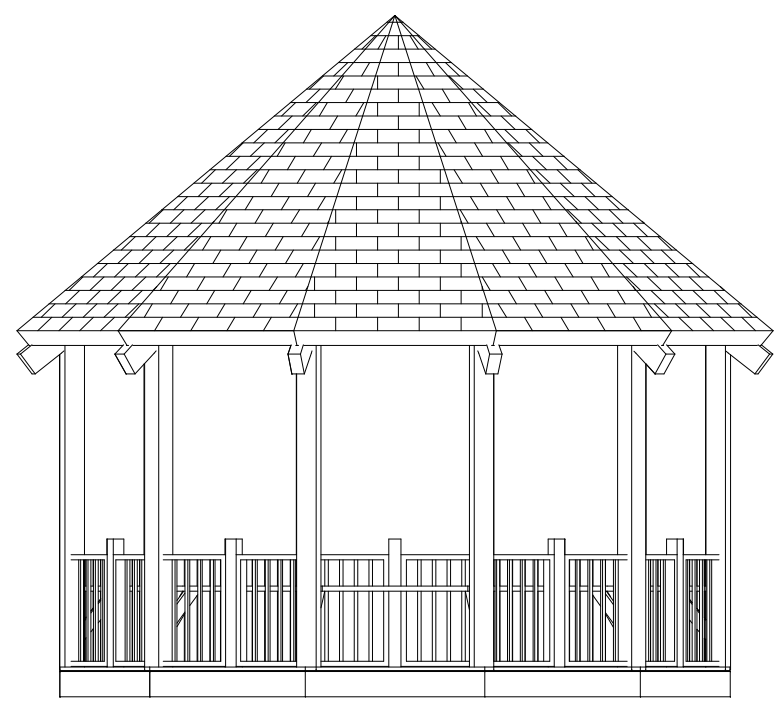

MOOSEHEAD CEDAR LOG HOMES

The Retreat

Sq. Ft.: 206
Size: 16'Wx16'L

"Adventure Series"

FIRST FLOOR

FRONT