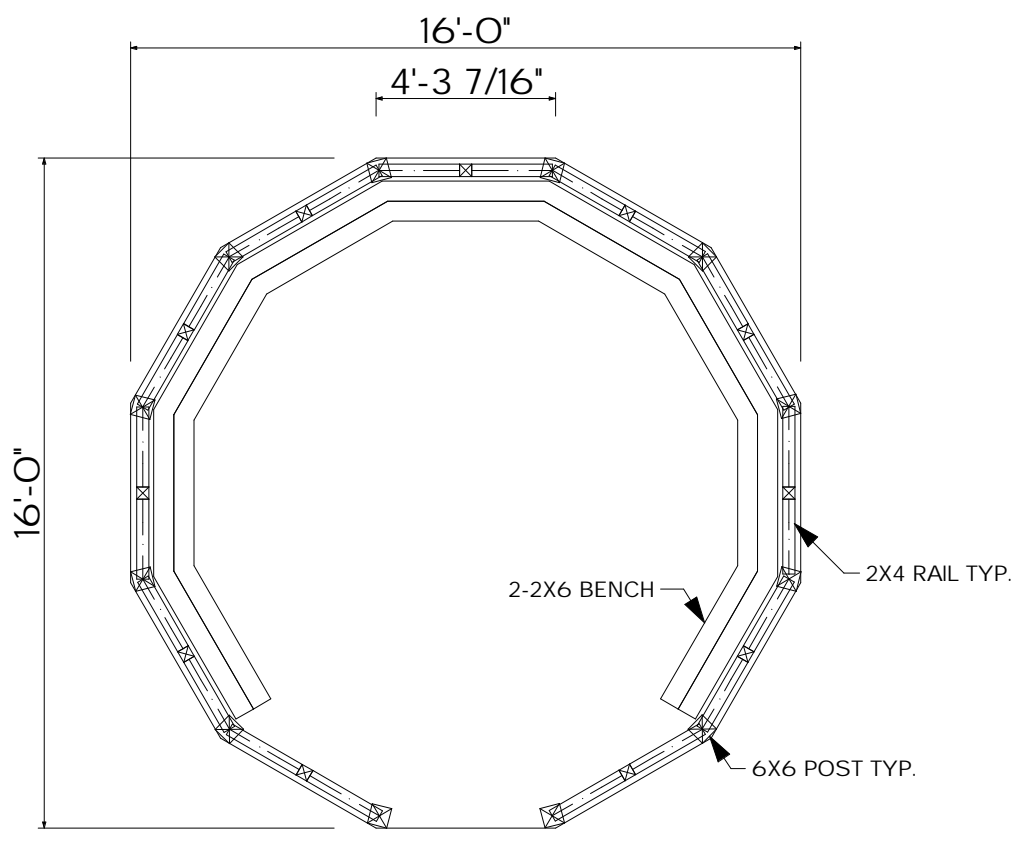

MOOSEHEAD CEDAR LOG HOMES

The Retreat

Sq. Ft.: 206
Size: 16'Wx16'L

"Adventure Series"

FIRST FLOOR

FRONT