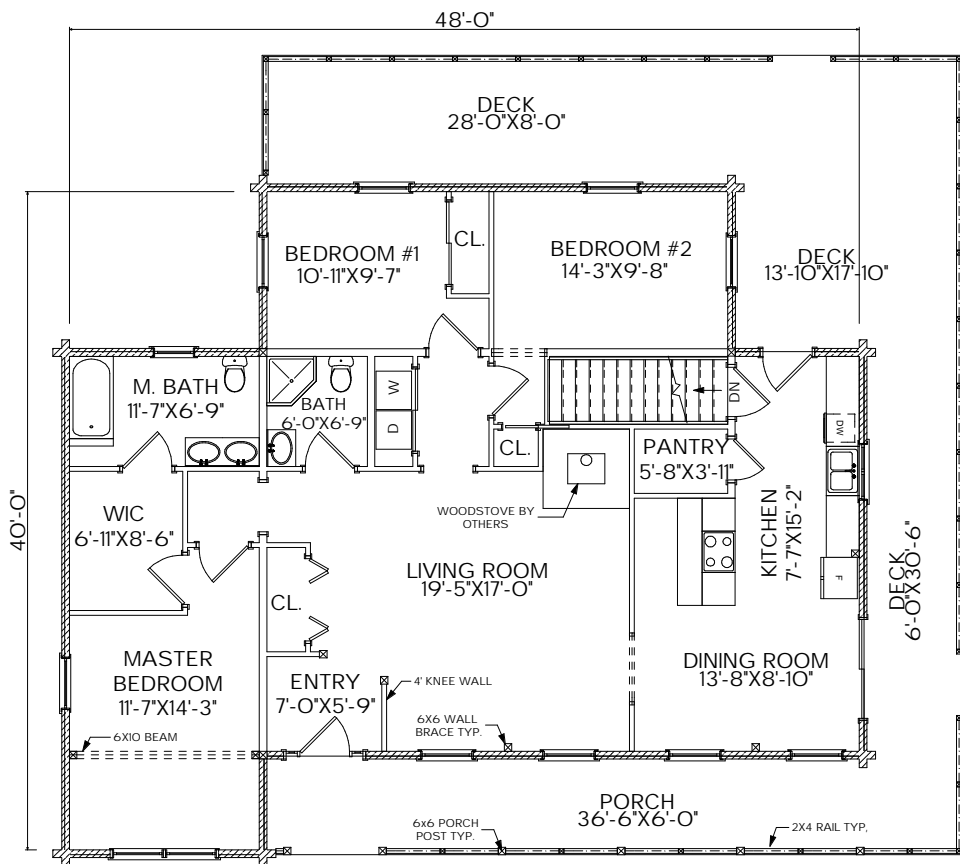

MOOSEHEAD CEDAR LOG HOMES

The Redington

Sq. Ft.: 1,553
 Size: 48'Wx40'L
 Baths: 2
 Bedrooms: 3

FRONT

LEFT

REAR

RIGHT

FIRST FLOOR

SECOND FLOOR