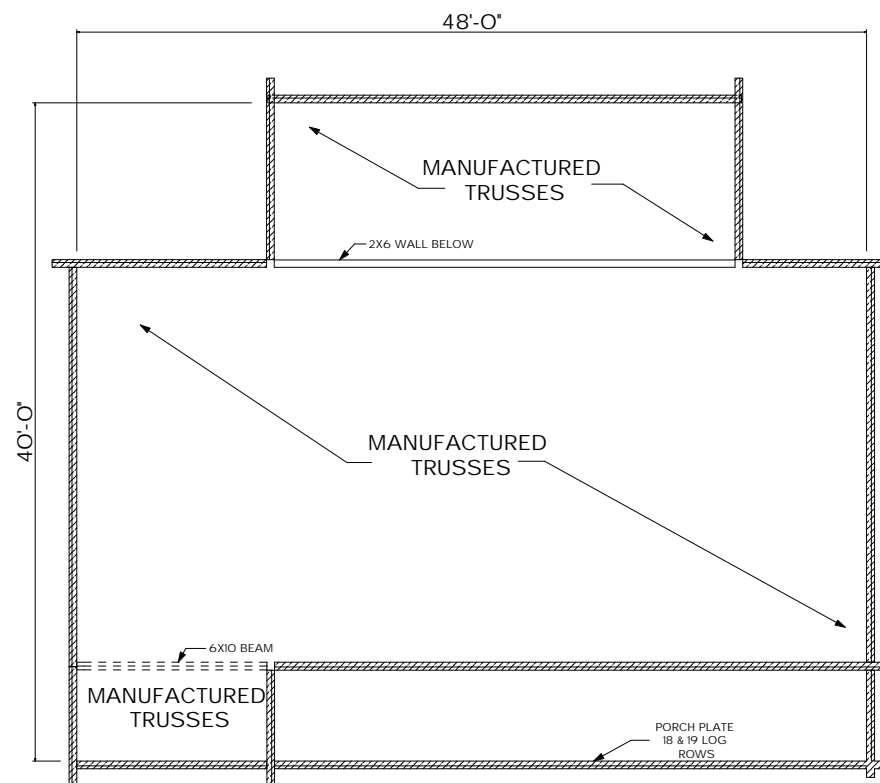

MOOSEHEAD CEDAR LOG HOMES

The Redington

Sq. Ft.: 1,553
 Size: 48'Wx40'L
 Baths: 2
 Bedrooms: 3

FRONT

LEFT

REAR

RIGHT

FIRST FLOOR

SECOND FLOOR