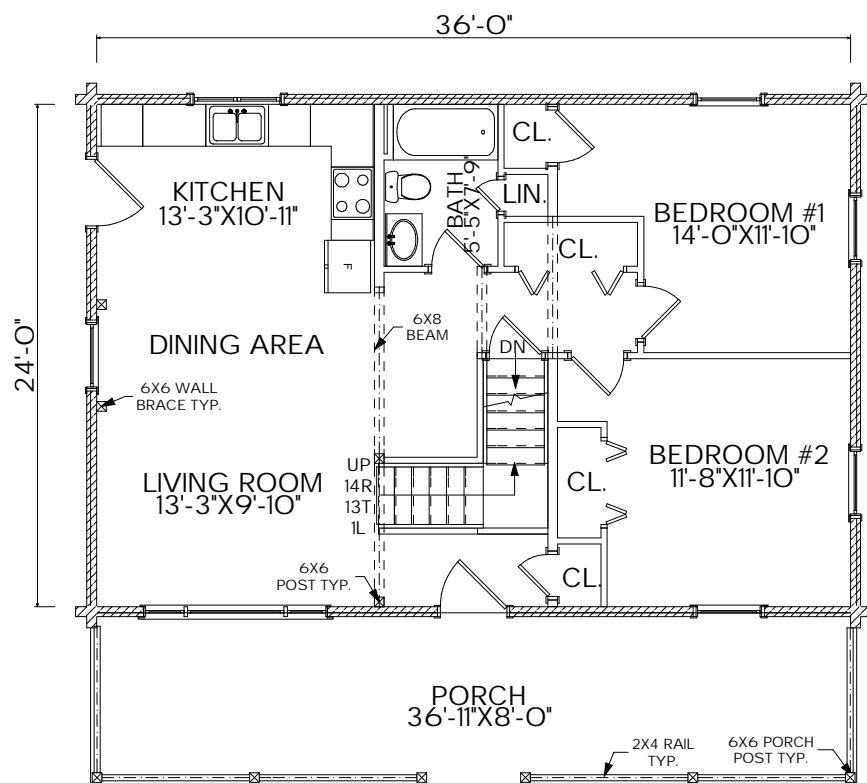

## The Rangeley

Sq. Ft.: 1,326  
Size: 36'Wx24'L  
Baths: 2  
Bedrooms: 3

FRONT

LEFT

REAR

RIGHT

FIRST FLOOR

SECOND FLOOR