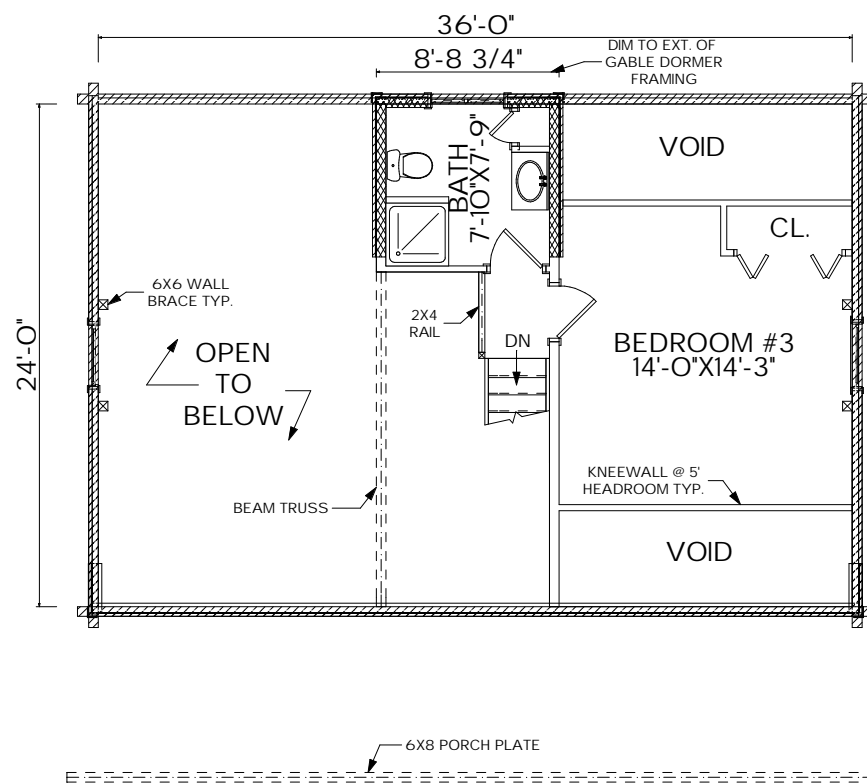

## The Rangeley

Sq. Ft.: 1,326  
Size: 36'Wx24'L  
Baths: 2  
Bedrooms: 3

FRONT

LEFT

REAR

RIGHT

FIRST FLOOR

SECOND FLOOR