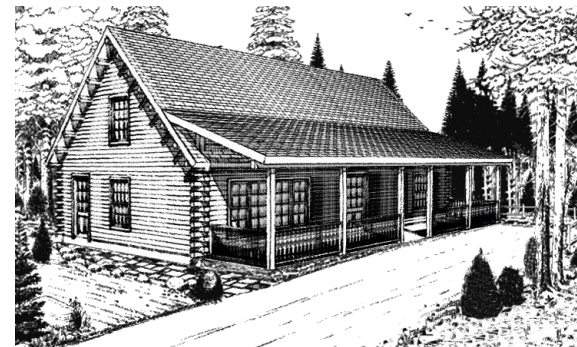

# MOOSEHEAD CEDAR LOG HOMES

## The Rangeley

Sq. Ft.: 1,326  
Size: 36'Wx24'L  
Baths: 2  
Bedrooms: 3

FRONT

LEFT

REAR

RIGHT

FIRST FLOOR

SECOND FLOOR