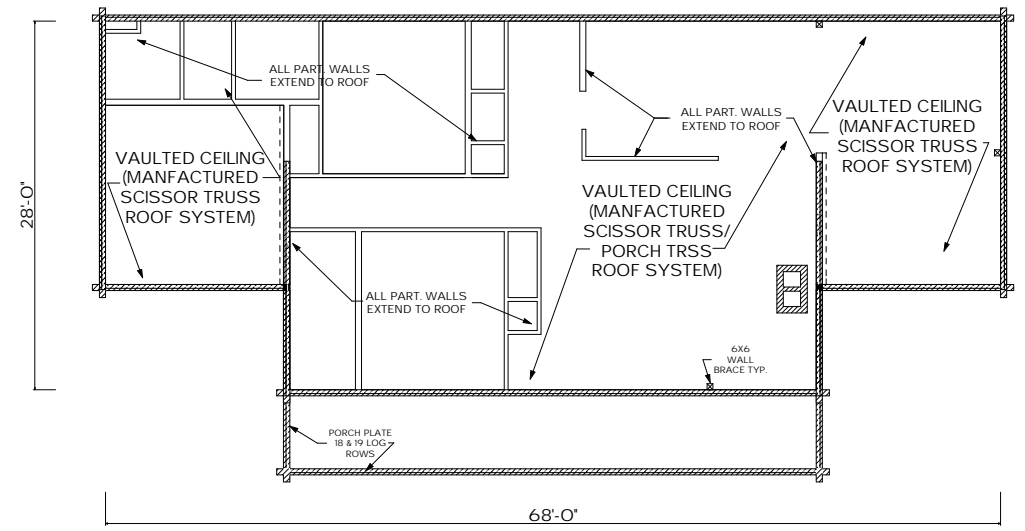

MOOSEHEAD CEDAR LOG HOMES

"Great Beginnings Series"

The Raleigh

Sq. Ft.: 1,736
Size: 68'Wx28'L
Baths: 2
Bedrooms: 3

FRONT

LEFT

REAR

RIGHT

FIRST FLOOR

SECOND FLOOR