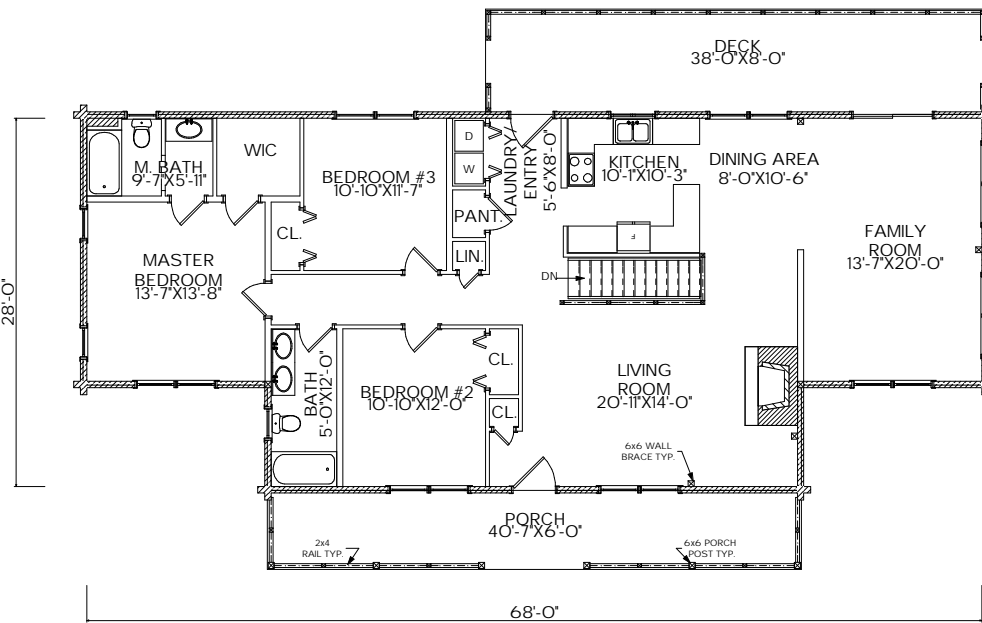

MOOSEHEAD CEDAR LOG HOMES

"Great Beginnings Series"

The Raleigh

Sq. Ft.: 1,736
Size: 68'Wx28'L
Baths: 2
Bedrooms: 3

FRONT

LEFT

REAR

RIGHT

FIRST FLOOR

SECOND FLOOR