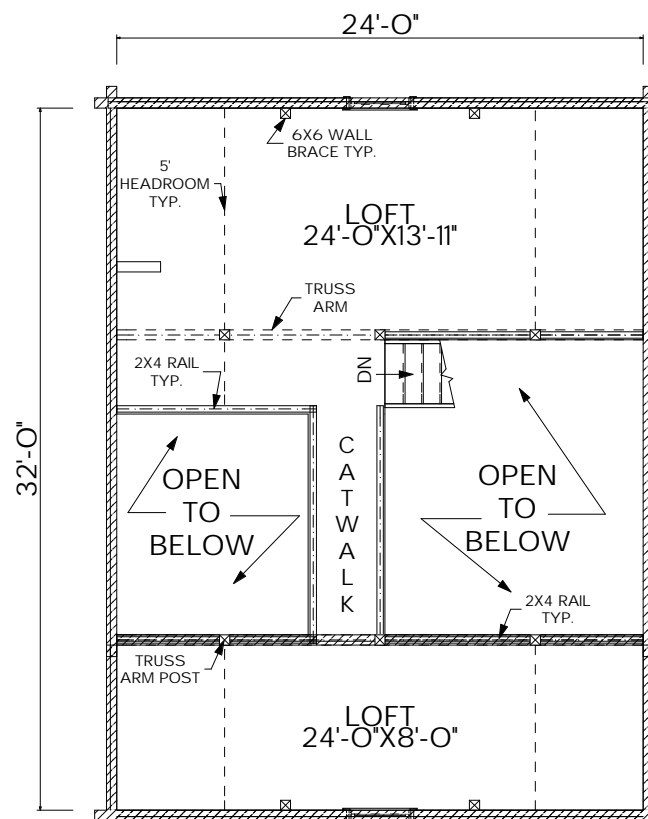

MOOSEHEAD CEDAR LOG HOMES

The Poacher

Sq. Ft.: 1,126
Size: 24'Wx32'L
Baths: 1
Bedrooms: 1

FRONT

LEFT

REAR

RIGHT

FIRST FLOOR

SECOND FLOOR