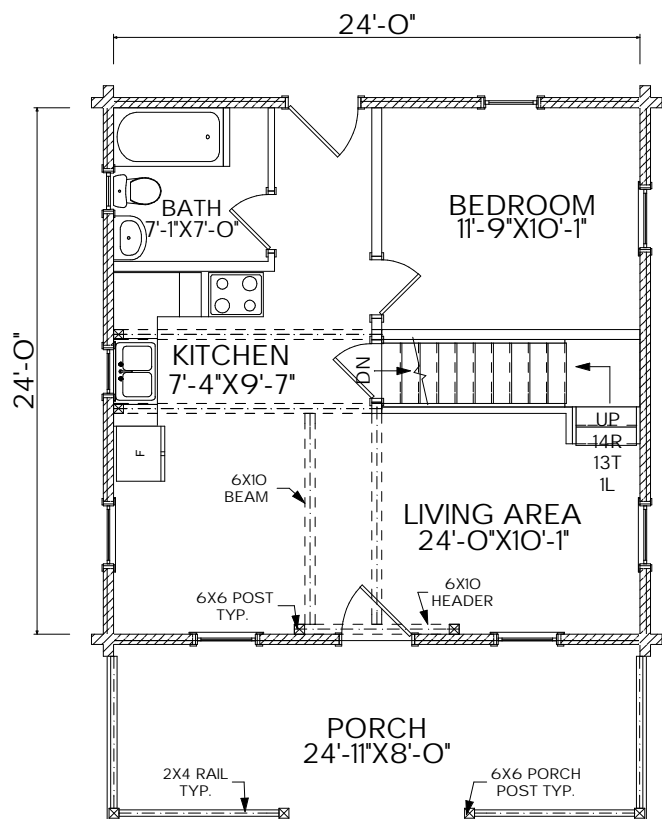

MOOSEHEAD CEDAR LOG HOMES

The Poacher

Sq. Ft.: 1,126
Size: 24'Wx32'L
Baths: 1
Bedrooms: 1

FRONT

LEFT

REAR

RIGHT

FIRST FLOOR

SECOND FLOOR