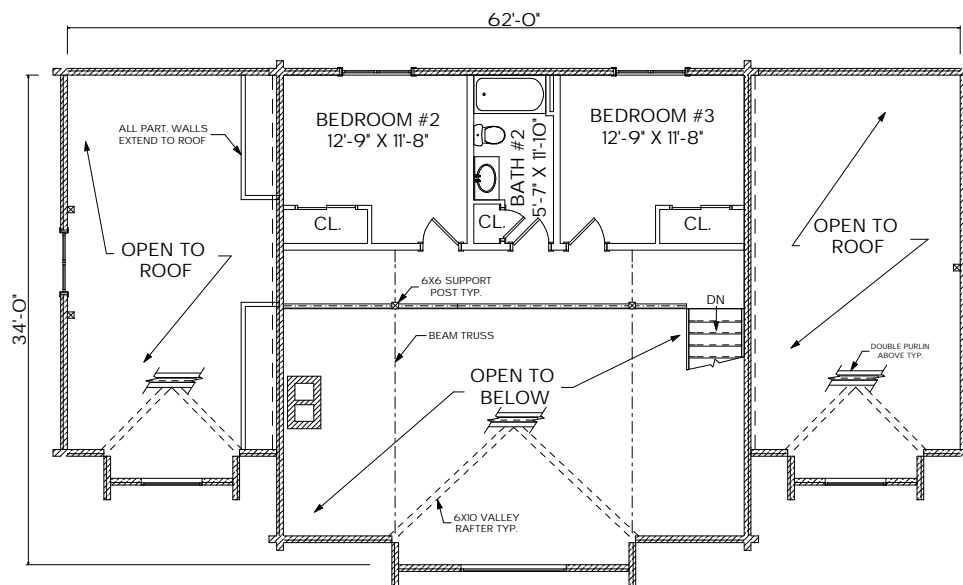

## The Moosehead

Sq. Ft.: 2,448  
Size: 62'Wx34'L  
Baths: 3  
Bedrooms: 3

FRONT

LEFT

REAR

RIGHT

FIRST FLOOR

SECOND FLOOR