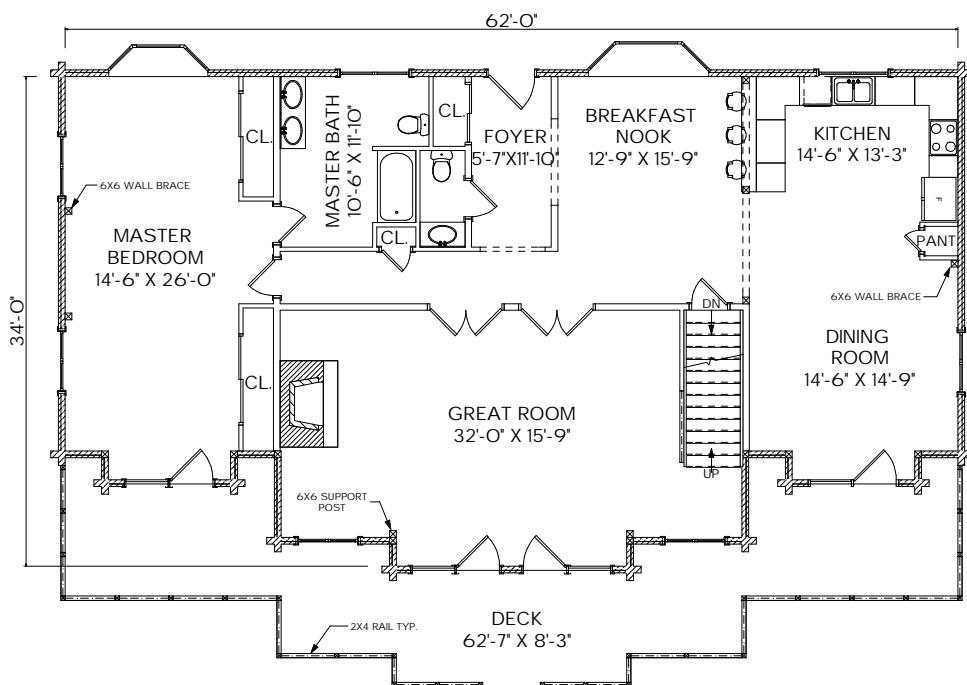

## The Moosehead

Sq. Ft.: 2,448  
Size: 62'Wx34'L  
Baths: 3  
Bedrooms: 3

FRONT

LEFT

REAR

RIGHT

FIRST FLOOR

SECOND FLOOR