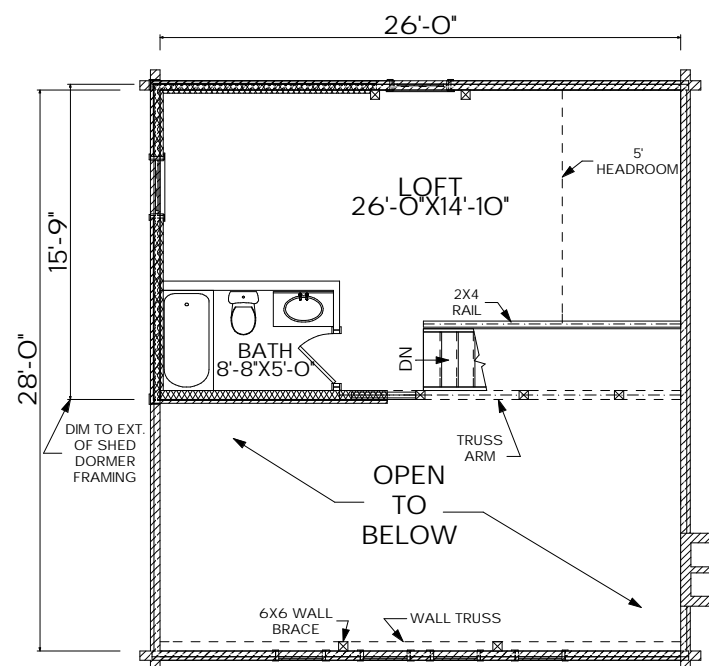

## The Lakewood

Sq. Ft.: 1,116  
Size: 26'Wx28'L  
Baths: 2  
Bedrooms: 2

FRONT

LEFT

REAR

RIGHT

FIRST FLOOR

SECOND FLOOR