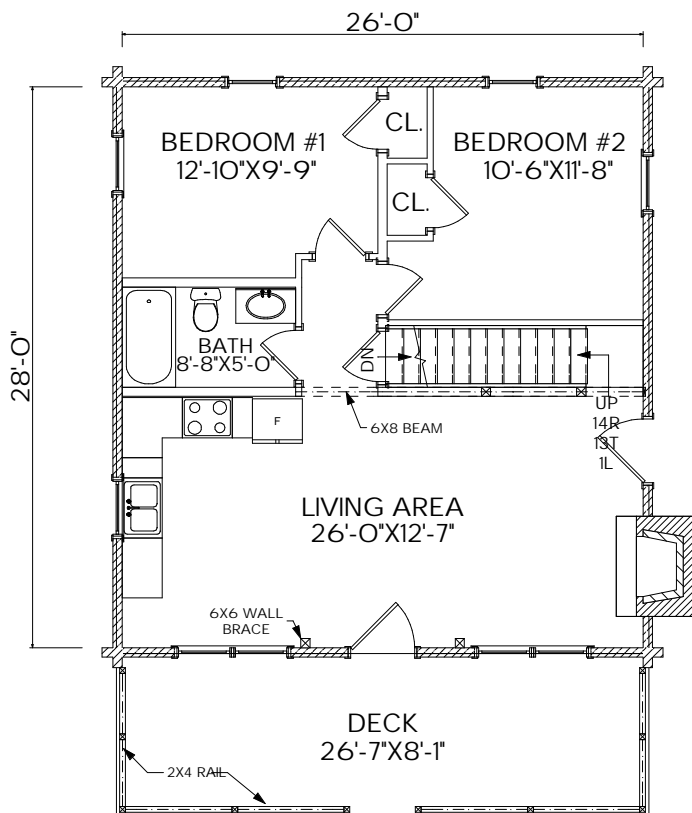

## The Lakewood

Sq. Ft.: 1,116  
Size: 26'Wx28'L  
Baths: 2  
Bedrooms: 2

FRONT

LEFT

REAR

RIGHT

FIRST FLOOR

SECOND FLOOR