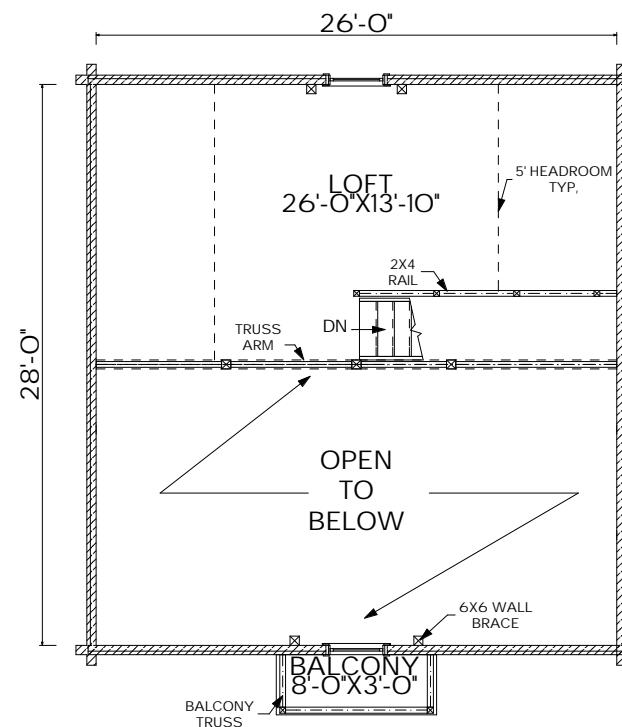

MOOSEHEAD CEDAR LOG HOMES

The Laker

Sq. Ft.: 1,084
Size: 26'Wx28'L
Baths: 1
Bedrooms: 2

FRONT

LEFT

REAR

RIGHT

FIRST FLOOR

SECOND FLOOR