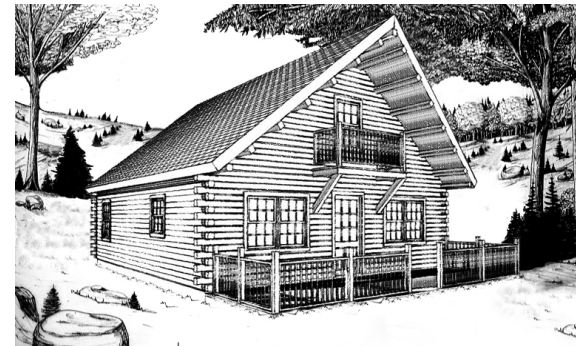

MOOSEHEAD CEDAR LOG HOMES

The Laker

Sq. Ft.: 1,084
Size: 26'Wx28'L
Baths: 1
Bedrooms: 2

FRONT

LEFT

REAR

RIGHT

FIRST FLOOR