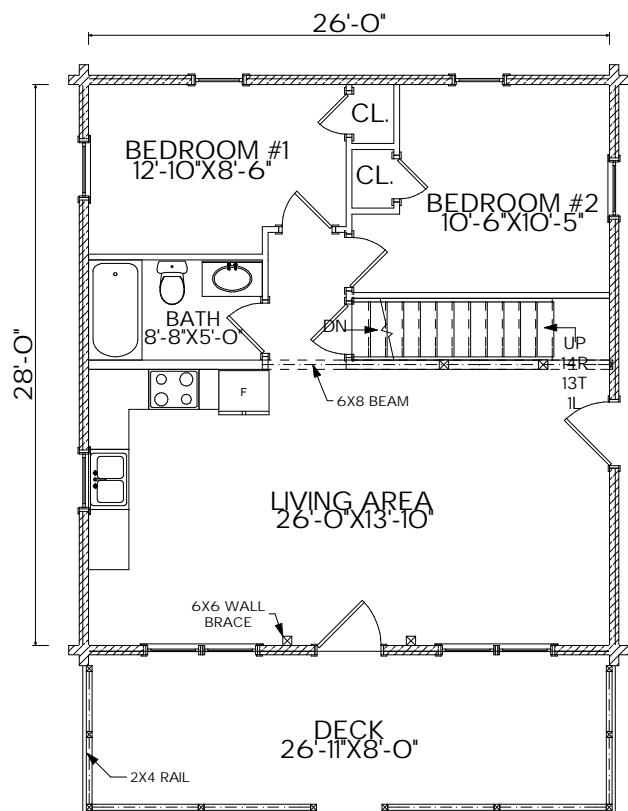

MOOSEHEAD CEDAR LOG HOMES

The Laker

Sq. Ft.: 1,084
Size: 26'Wx28'L
Baths: 1
Bedrooms: 2

FRONT

LEFT

REAR

RIGHT

FIRST FLOOR

SECOND FLOOR