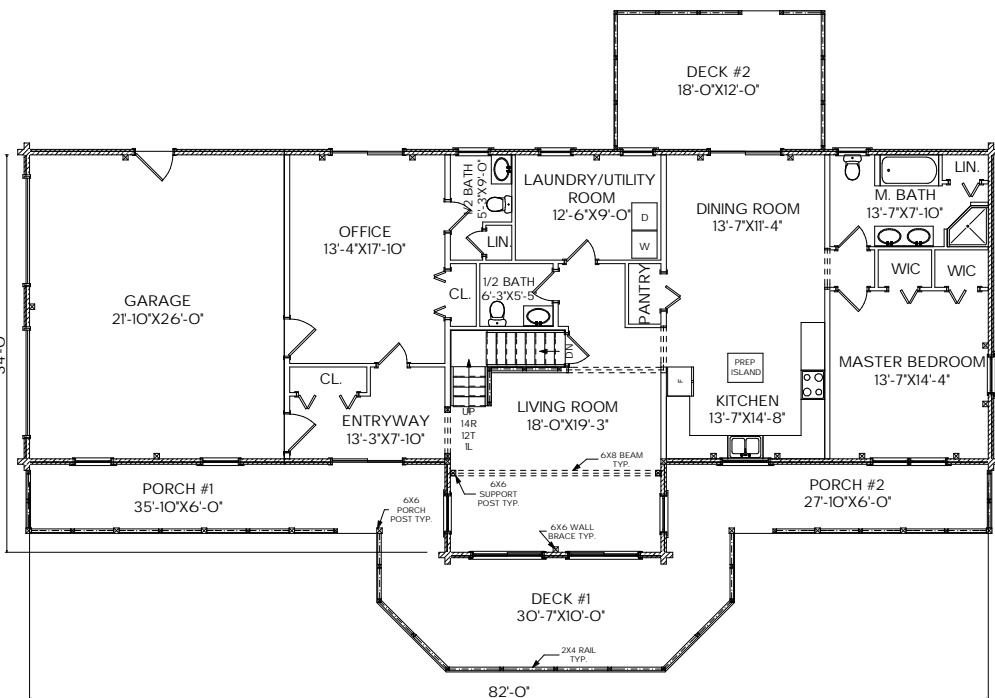

## The Grand Mesa

Sq. Ft.: 2,796  
 Size: 82'Wx34'L  
 Baths: 4  
 Bedrooms: 3

FRONT

LEFT

REAR

RIGHT

FIRST FLOOR

SECOND FLOOR