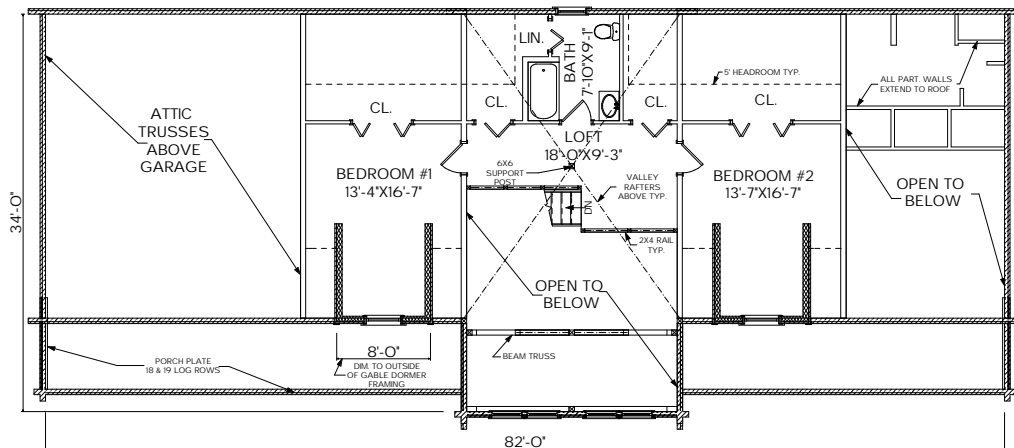

## The Grand Mesa

Sq. Ft.: 2,796  
 Size: 82'Wx34'L  
 Baths: 4  
 Bedrooms: 3

FRONT

LEFT

REAR

RIGHT

FIRST FLOOR

SECOND FLOOR