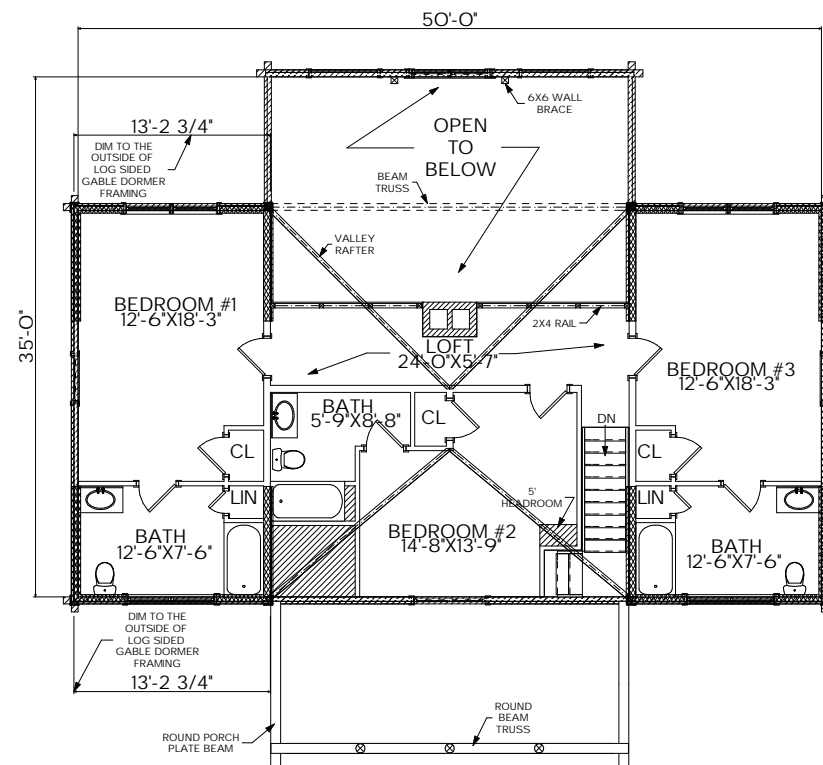

## The Edmeston

Sq. Ft.: 2,664  
Size: 50'Wx35'L  
Baths: 5  
Bedrooms: 4

FRONT

LEFT

REAR

RIGHT

FIRST FLOOR

SECOND FLOOR