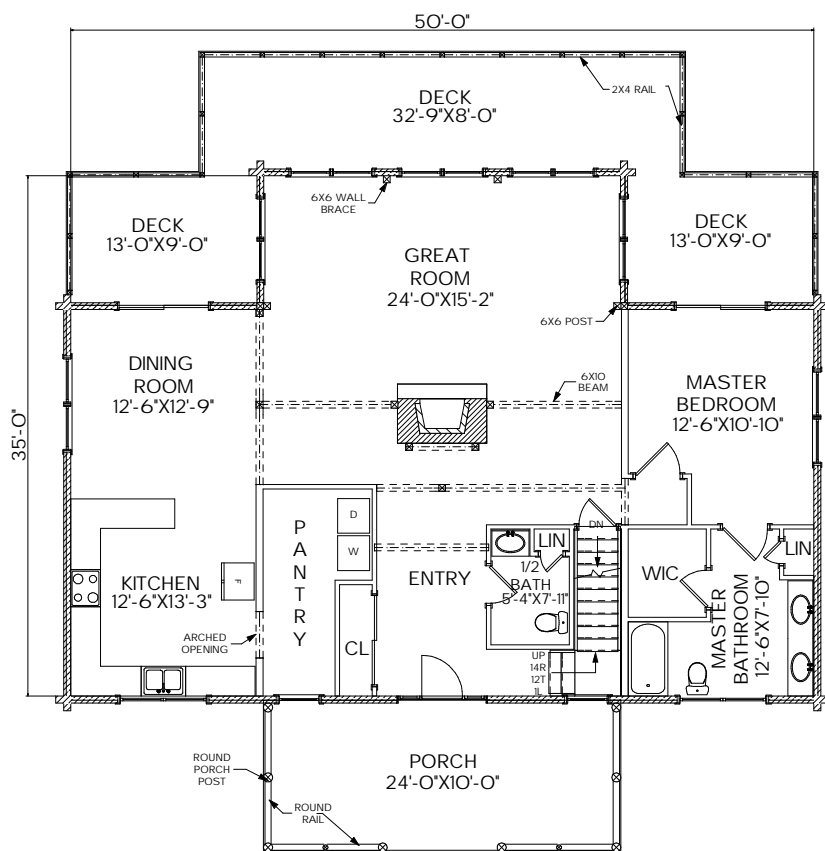

## The Edmeston

Sq. Ft.: 2,664  
Size: 50'Wx35'L  
Baths: 5  
Bedrooms: 4

FRONT

LEFT

REAR

RIGHT

FIRST FLOOR

SECOND FLOOR