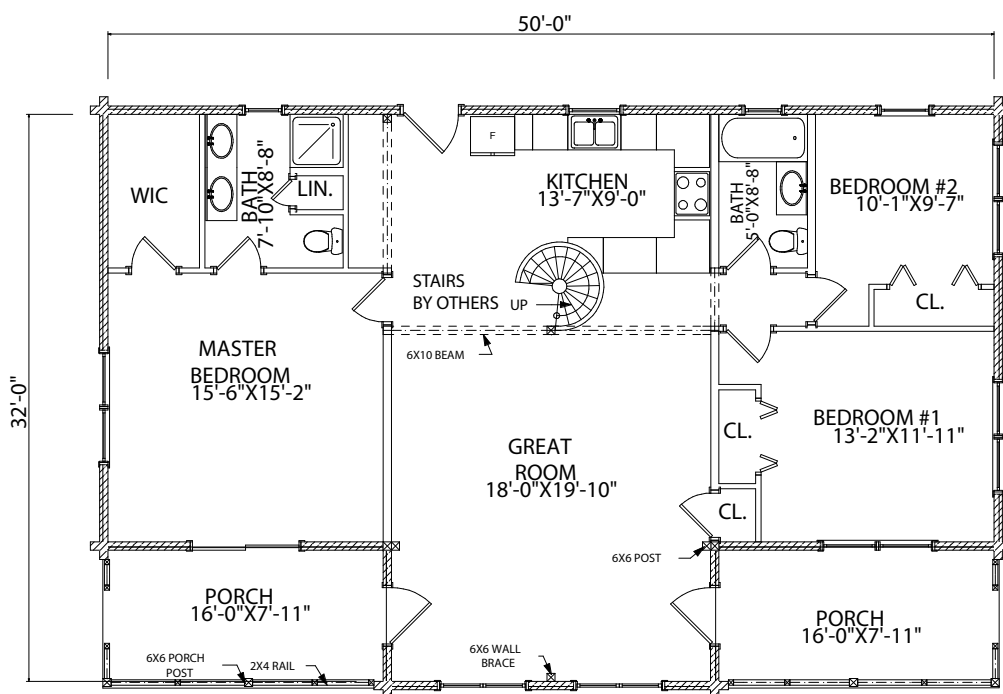

MOOSEHEAD CEDAR LOG HOMES

The Cumberland

Sq. Ft.: 1,631
Size: 50'Wx32'L
Baths: 2
Bedrooms: 3

FRONT

LEFT

REAR

RIGHT

FIRST FLOOR

SECOND FLOOR