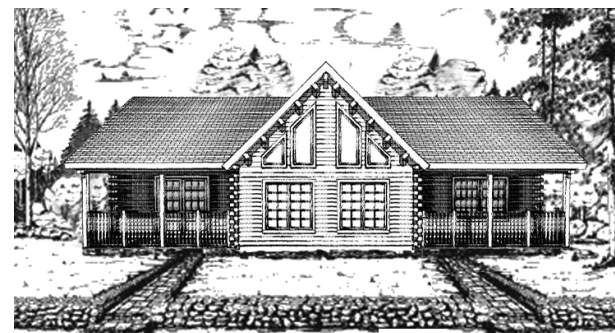

MOOSEHEAD CEDAR LOG HOMES

The Cumberland

Sq. Ft.: 1,631
Size: 50'Wx32'L
Baths: 2
Bedrooms: 3

FRONT

LEFT

REAR

RIGHT

FIRST FLOOR