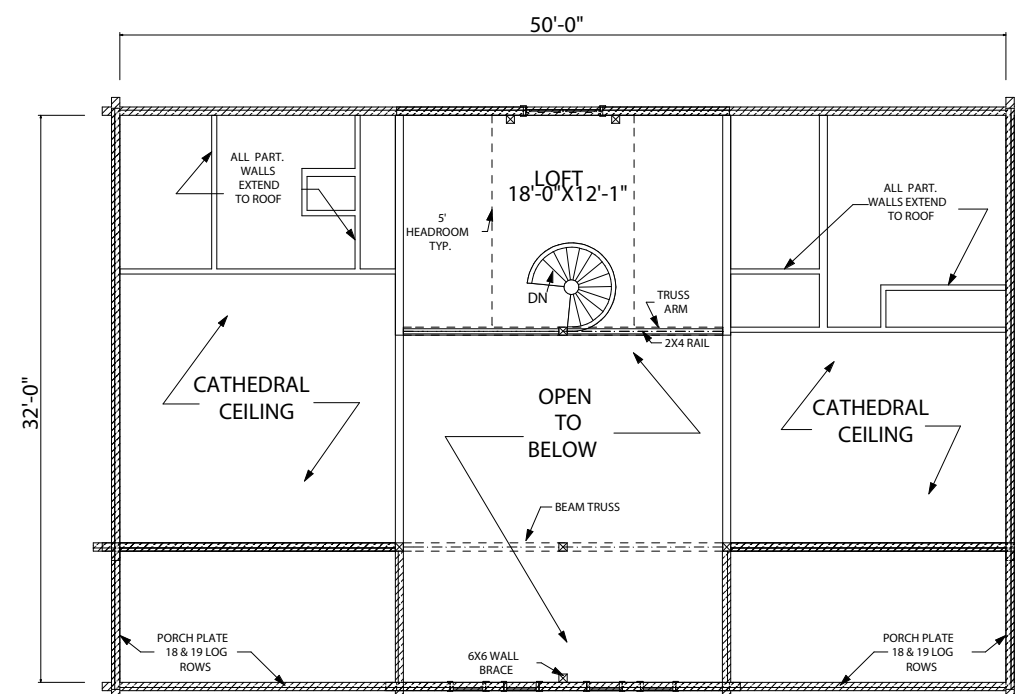

MOOSEHEAD CEDAR LOG HOMES

The Cumberland

Sq. Ft.: 1,631
Size: 50'Wx32'L
Baths: 2
Bedrooms: 3

FRONT

LEFT

REAR

RIGHT

FIRST FLOOR

SECOND FLOOR