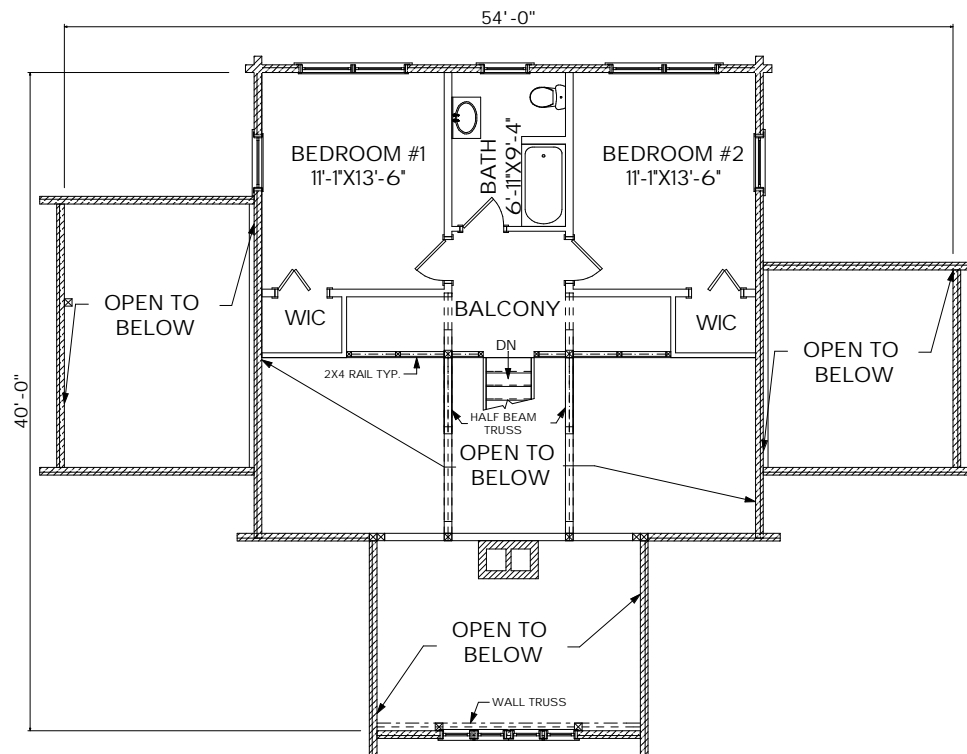

MOOSEHEAD CEDAR LOG HOMES

The Cedarview

Sq. Ft.: 1,943
Size: 54'Wx40'L
Baths: 3
Bedrooms: 3

FRONT

LEFT

REAR

RIGHT

FIRST FLOOR

SECOND FLOOR