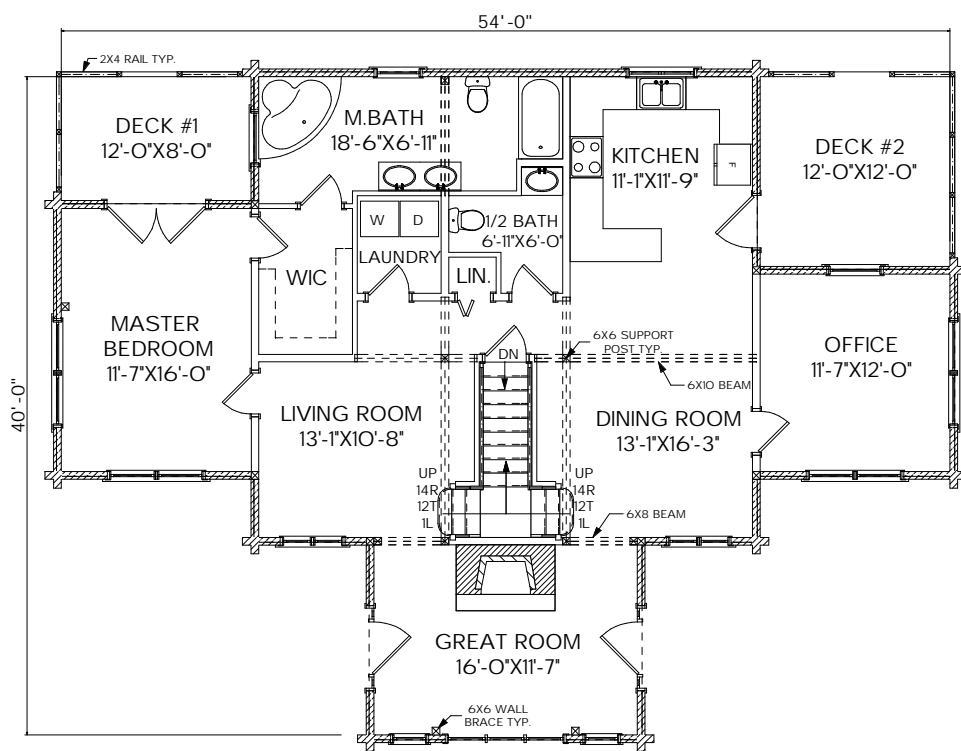

MOOSEHEAD CEDAR LOG HOMES

The Cedarview

Sq. Ft.: 1,943
Size: 54'Wx40'L
Baths: 3
Bedrooms: 3

FRONT

LEFT

REAR

RIGHT

FIRST FLOOR

SECOND FLOOR