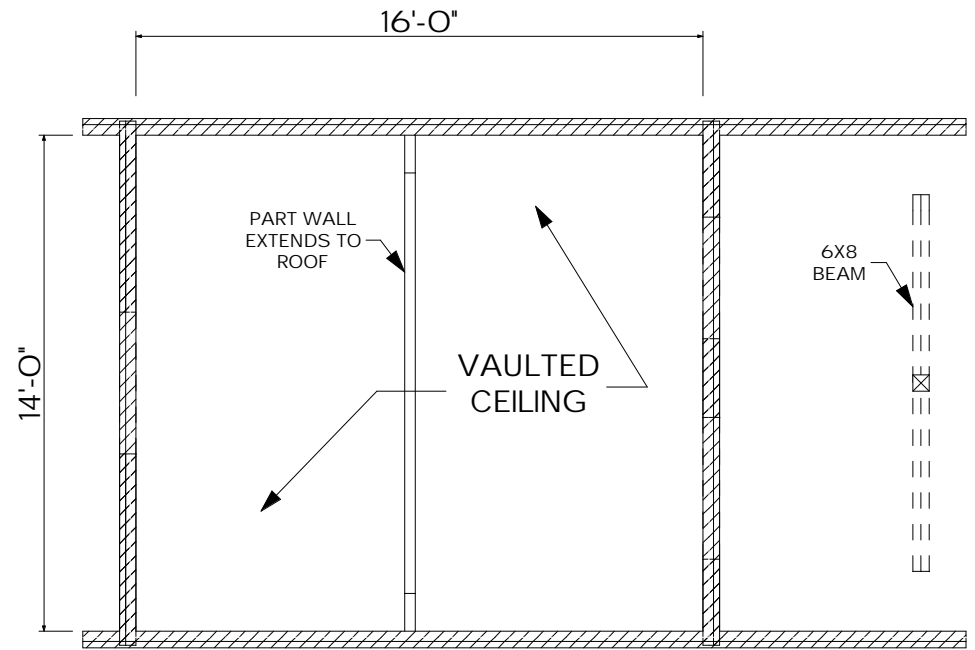

## The Bungalow

Sq. Ft.: 242  
Size: 16'Wx14'L

"Adventure Series"

FRONT

LEFT

REAR

RIGHT

FIRST FLOOR