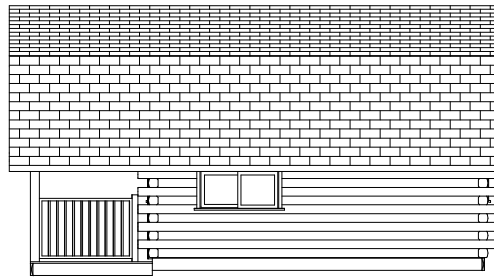

## The Bungalow

Sq. Ft.: 242  
Size: 16'Wx14'L

"Adventure Series"

FRONT

LEFT

REAR

RIGHT

FIRST FLOOR