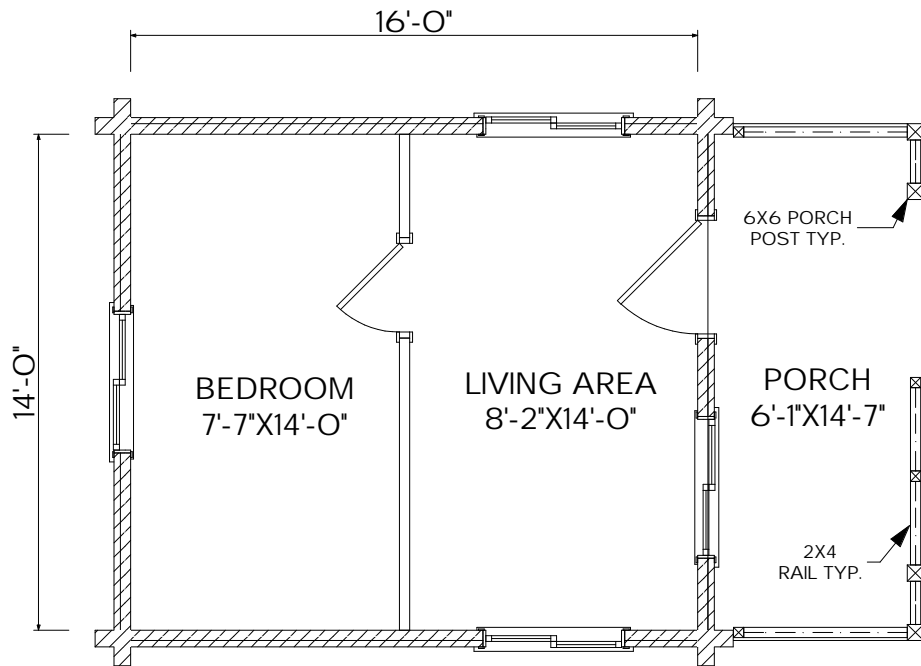

## The Bungalow

Sq. Ft.: 242  
Size: 16'Wx14'L

"Adventure Series"

FRONT

LEFT

REAR

RIGHT

FIRST FLOOR

SECOND FLOOR