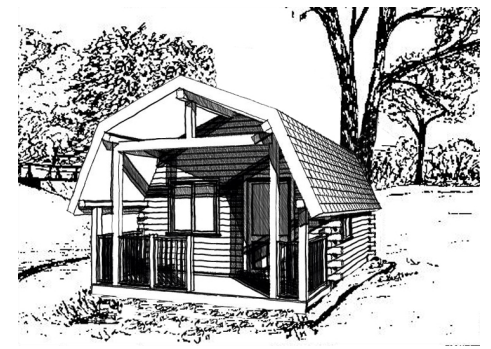

# MOOSEHEAD CEDAR LOG HOMES

## The Bungalow

Sq. Ft.: 242  
Size: 16'Wx14'L

"Adventure Series"

FRONT

LEFT

REAR

RIGHT

FIRST FLOOR