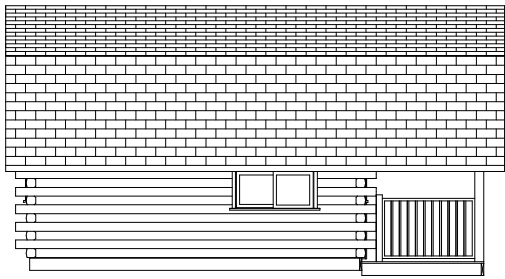

# MOOSEHEAD CEDAR LOG HOMES

## The Bungalow

Sq. Ft.: 242  
Size: 16'Wx14'L

"Adventure Series"

FRONT

LEFT

REAR

RIGHT

FIRST FLOOR

SECOND FLOOR